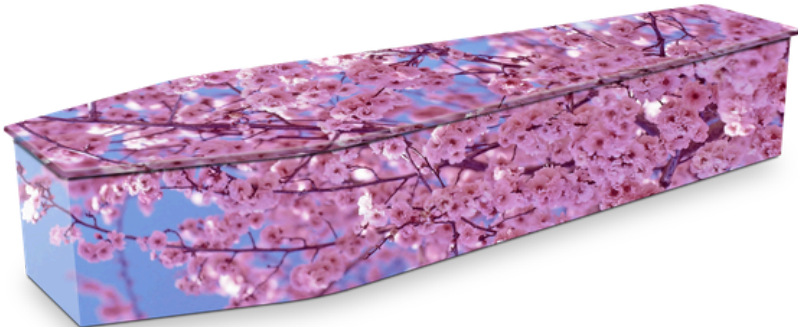

### IMPERIAL

Solid cedar casket with domed lid and large corner pillars, full length drop bar handles, ruffled satin interior.

## EXPRESSION COFFINS

EXAMPLES:

**PERSONALISED**

**THE STOCKMAN**

**PINK BLOSSOM**

**BLACK CHROME  
MOTORCYCLE**

Handmade in Australia with high-resolution image wraps using eco-friendly, water-based latex inks.